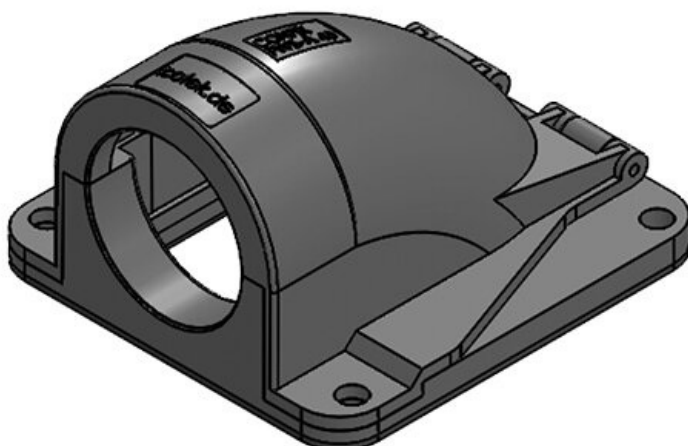

CONFIX™ FWS-A 40 gy

Part No.	31393	Colour	grey (RAL 7011)
EAN	4251269300	No. of screw	4
Package quantity	295	holes	
Length	5	Diam. of screw	6,6 mm
Width	97 mm	holes	
Height	92 mm		
Thread	56 mm		
	M40 × 1,5