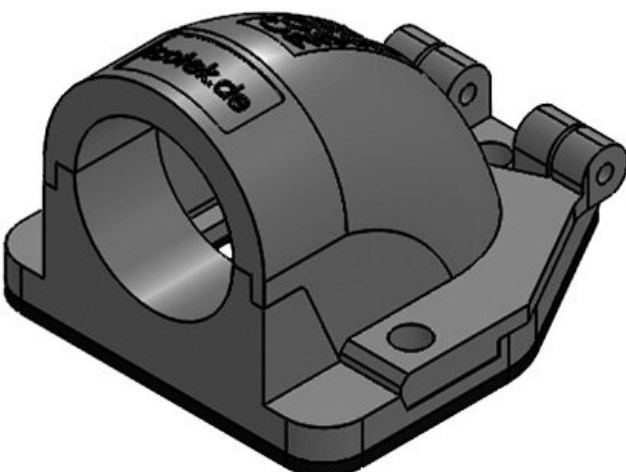

Part No.	31414	Nominal size	NW 17
EAN	4251269300	No. of screw	3
	356	holes	
Package quantity	10	Diam. of screw	4,3 mm
		holes	
Length	49 mm		
Width	45 mm		
Height	32 mm		
Colour	grey (RAL 7011)